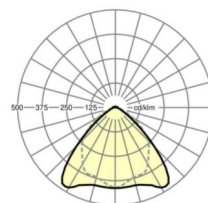

CHARACTERISTICS

Order number	19510027340
EAN number	4020863446032
Commodity code	94051190
Certification mark	IP 20, Protection class I, F, HACCP DIN10500/Food/IFS-application-related suitability/BRC, Indoor, CE
Impact resistance (IK rating)	IK03 (5°C bis 35°C)
Ambient temperatur	ta 5°C to 35°C
Warranty period	5 years
State funding programs	BEG - Federal funding for efficient buildings (valid only for Germany)

ELECTRICAL ENGINEERING

Controller	Electronic driver 3h emergency lighting (1 pcs.)
System output	52W
Mains voltage	230V/50Hz
Circuit breakers (inrush current)	17 pieces/B10, 28 pieces/B16, 29 pieces/C10, 48 pieces/C16
Energy efficiency class/light source	C

LIGHTING TECHNOLOGY

Placement	LED, Colour rendering/Light colour CRI ≥ 80 / 4000K
Colour tolerance (MacAdam)	3SDCM
Nominal luminous flux	9788lm
Nominal luminous flux-emergency lighting mode	933lm
LED service life	70000h L80/B10 (Tq 35°C), 100000h L80/B50 (Tq 30°C)
Luminaire luminous efficiency	189lm/W
Beam angle	95° (C0) / 95° (C90)
UGR lat./long.	21.9 / 23.3

MECHANICS

Housing colour	traffic white RAL 9016
Dimensions (LxWxH/DxH)	2299mm x 55mm x 37mm
Weight (net)	2.45kg
Type of installation	Mounting rail system installation, Light structure

DEEP-LINK

<https://www.regiolux.de/en/article/19510027340>

Reference	LED 10000lm 840
ηLB	100 %
Φ ↓/↑	98 % / 2 %
UGR lat./long.	21.9 / 23.3