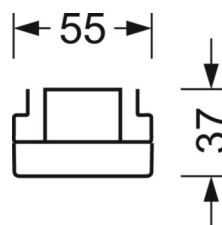

## LIGHTING TECHNOLOGY

Placement	LED, Colour rendering/Light colour CRI ≥ 80 / 4000K
Colour tolerance (MacAdam)	3SDCM
Nominal luminous flux	9788lm
Nominal luminous flux-emergency lighting mode	933lm
LED service life	70000h L80/B10 (Tq 35°C), 100000h L80/B50 (Tq 30°C)
Luminaire luminous efficiency	189lm/W
Beam angle	95° (C0) / 95° (C90)
UGR lat./long.	21.9 / 23.3

## MECHANICS

Housing colour	traffic white RAL 9016
Dimensions (LxWxH/DxH)	2299mm x 55mm x 37mm
Weight (net)	2.45kg
Type of installation	Mounting rail system installation, Light structure

## Dimensions

---

L	2299 mm	Length
B	55 mm	Width
H	37 mm	Height

---